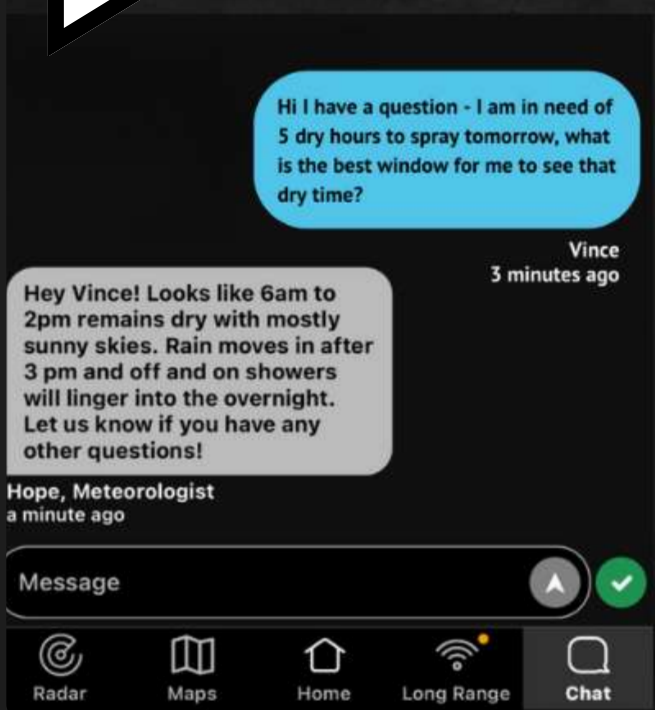

24/7 CHAT WITH METEOROLOGISTS

We are here to answer your questions, day and night.

LIGHTNING ALERTS

Ensure you are prepared for the danger of lightning.

OBSERVED AND FORECASTED RAINFALL

Know how much rain has fallen (or will fall) at your course!

Hi I have a question - I am in need of 5 dry hours to spray tomorrow, what is the best window for me to see that dry time?

Vince
3 minutes ago

Hey Vince! Looks like 6am to 2pm remains dry with mostly sunny skies. Rain moves in after 3 pm and off and on showers will linger into the overnight. Let us know if you have any other questions!