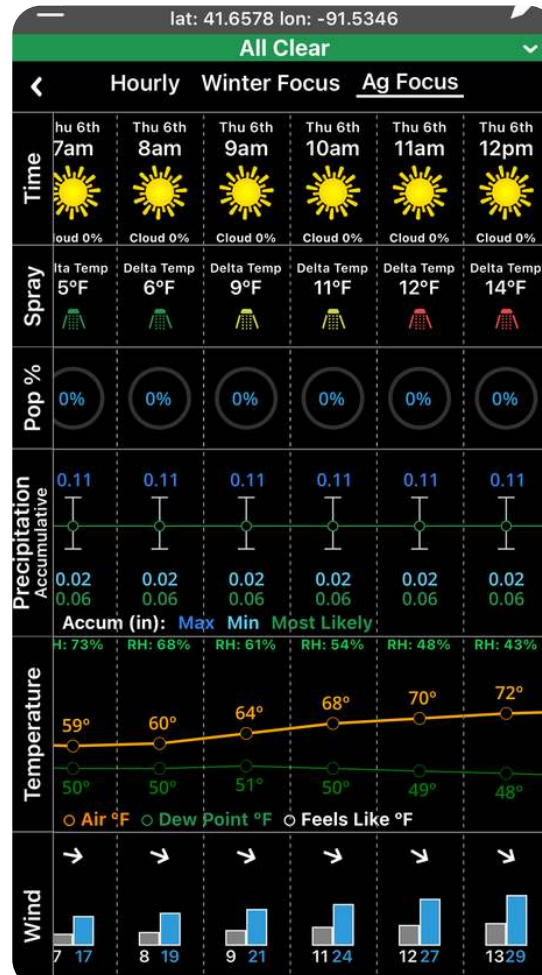

CLARITY WX

FOR AGRICULTURE

BY BAMWX

About Us

Finally! A weather forecast that closes the gap between automated weather data and human driven weather forecasts.

We are committed to giving you the best weather information that will help you make the best decisions.

We'll give you the green light to let you know when to spray.

OBSERVED RAINFALL

See how much rain has fallen for your exact location to decide how that will affect you.

LONG RANGE FORECASTS

Know outlooks weeks to months in advance in order to plan ahead.

GROWING DEGREE UNIT FORECAST & OBSERVATION

Determine when the best planting window is for YOU!

Spray Condition Forecasts

Growing Degree Unit Forecast & Observations

Weekly, Monthly & Seasonal Temp/ Precip Outlooks

Soil Temperature Forecasts

Evapotranspiration Rates

Field-level observed rain totals

Hour-by-hour: rain, humidity, cloud %, visibility, wind, etc.

First & Last Frost/ Freeze Outlooks

Contact Us!

How can we help YOU? Reach out for any inquiries, questions, or learn how our weather platform can help your farm or business.